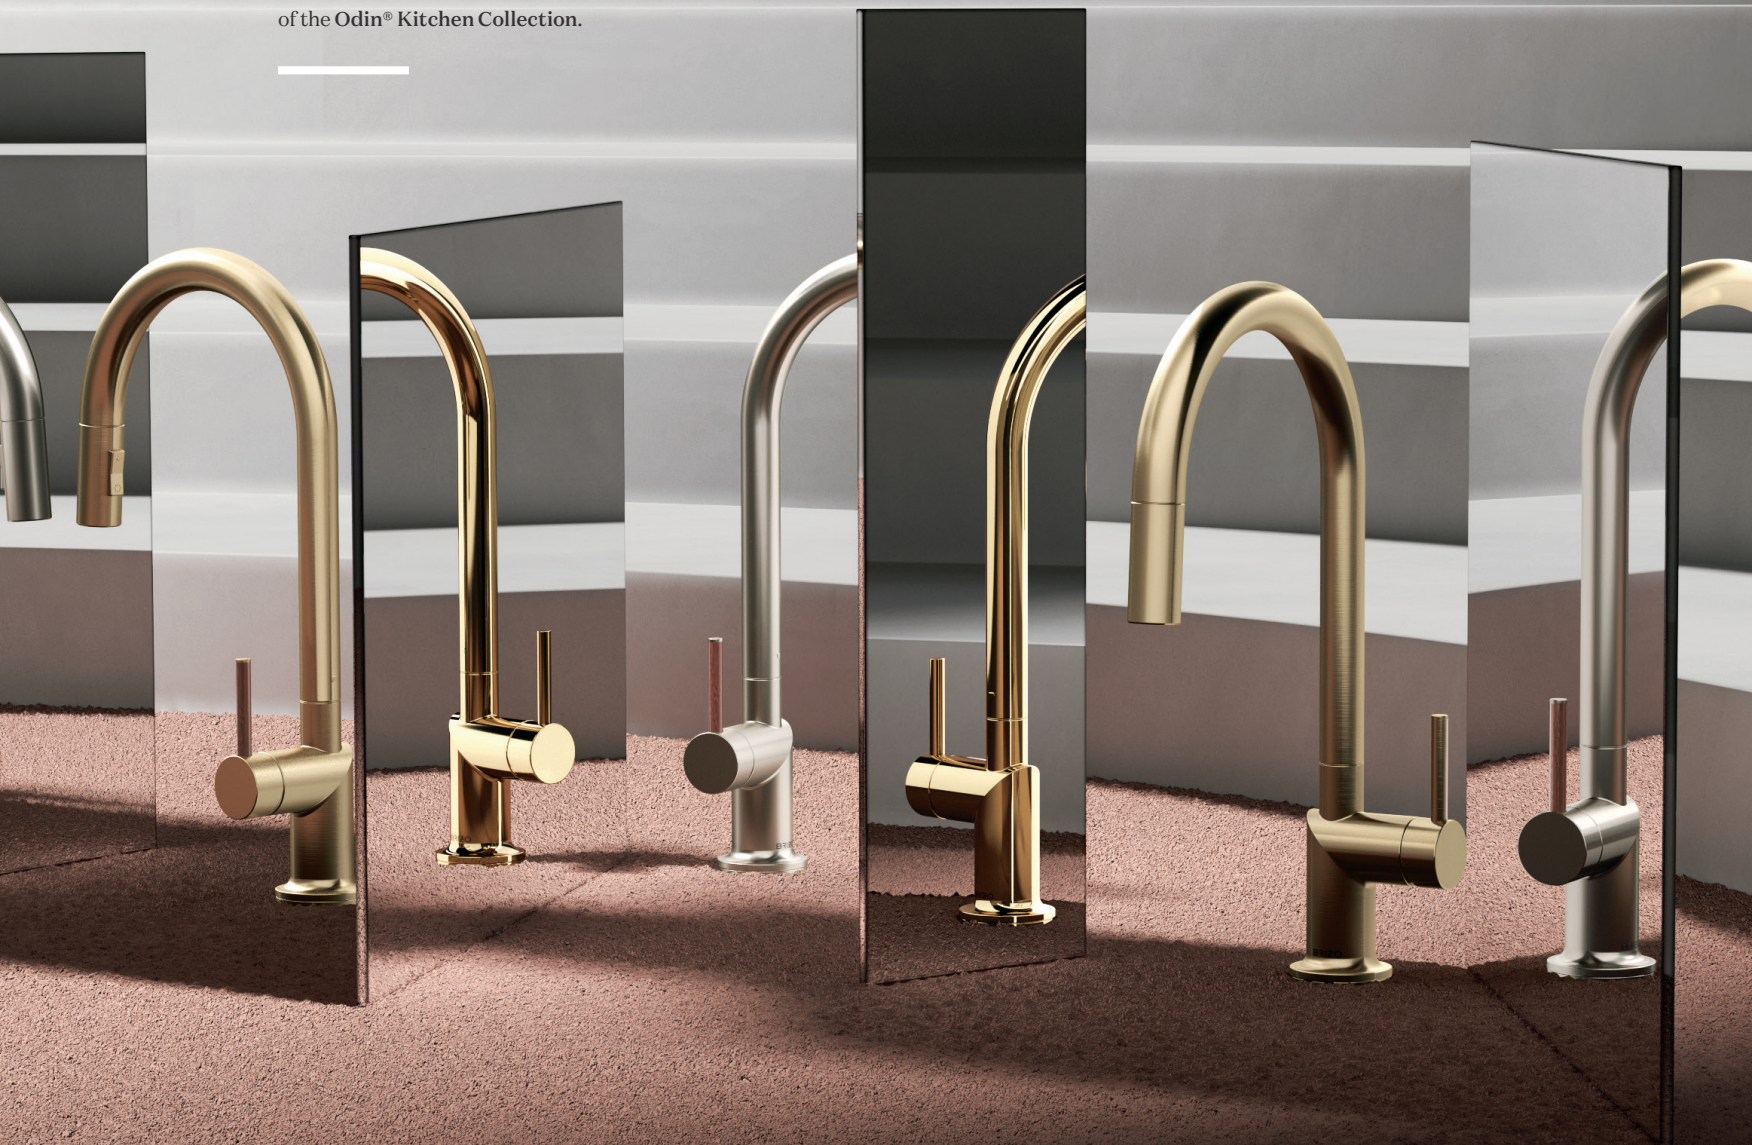

EVERY VIEW, *a new* DIMENSION.

Each of seven finishes adds a different personality to the streamlined silhouette of the Odin® Kitchen Collection.

EXPLORE THE FULL COLLECTION AT [BRIZO.COM](https://www.brizo.com)