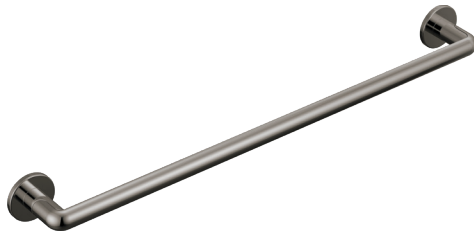

TempAssure® Thermostatic Valve with Integrated 3-Function Diverter Trim with Lever Handles
T755110, HL75110
Available as 3 and 6-Function
Available with Bent Lever Handles

Multi-Function Sconce Wall Mount Shower Head with Shower Arm and Flange
873110
Available as 1.75 and 2.5 gpm

Multi-Function Sconce Wall Mount Shower Head with Jointed Shower Arm and Flange
873111
Available as 1.75 and 2.5 gpm

Sensori® Thermostatic Valve Trim with Bent Lever Handle
T66T0110, HL66111
Available with Lever Handles

Sensori® Volume Control with Lever Handle
T666110
Available with Bent Lever Handle

Coordinating Products

See the Linear Round and Square style of the **Essential Shower Series** for additional coordinating products.

8" Towel Bar
6947110

24" Towel Bar
6924110
Available as 18"

Tissue Holder
6950110

Robe Hook
6934110

Universal Flush Lever
6963110