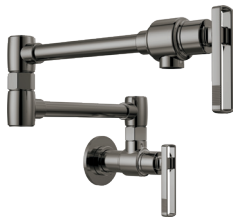

Pull-Down Kitchen Faucet with  
Arc Spout and Knob Handle  
63006LF-LHP-L  
*Available with Lever Handle*

Pull-Down Kitchen Faucet with  
Square Spout and Lever Handle  
63007LF-LHP-L  
*Available with Knob Handle*

Pull-Down Prep Faucet with  
Arc Spout and Lever Handle  
63906LF-LHP-L  
*Available with Knob Handle*

Pull-Down Prep Faucet with  
Square Spout and Knob Handle  
63907LF-LHP-L  
*Available with Lever Handle*

Bar Faucet with Arc Spout and Lever Handle  
61006LF-LHP-L  
*Available with Knob Handle*

Bar Faucet with Square Spout and Knob Handle  
61007LF-LHP-L  
*Available with Lever Handle*

Beverage Faucet with Arc Spout  
61306LF-C-L

Beverage Faucet with Square Spout  
61307LF-C-L

Instant Hot Faucet with Arc Spout  
61306LF-H-L

Instant Hot Faucet with Square Spout  
61307LF-H-L

Wall Mount Pot Filler with Knob Handles  
62807LF-L  
*Available with Lever Handle*