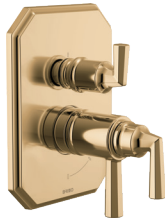

TempAssure® Thermostatic Shower
Only Trim
T60265

TempAssure® Thermostatic
Valve with Integrated 3-Function
Diverter Trim
T75565
Available as 6-Function