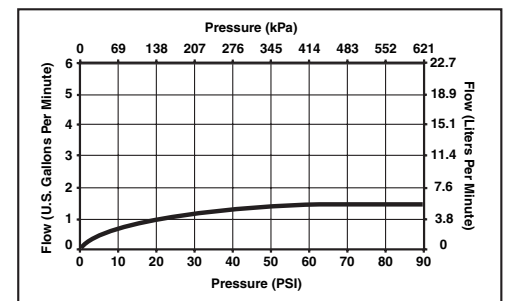

COMPLIES WITH:

- ASME A112.18.1 / CSA B125.1
- ASME A112.18.2 / CSA B125.2
- Indicates compliance to ICC/ANSI A117.1
- EPA WaterSense
- Verified compliant with .25% weighted average Pb content regulations.