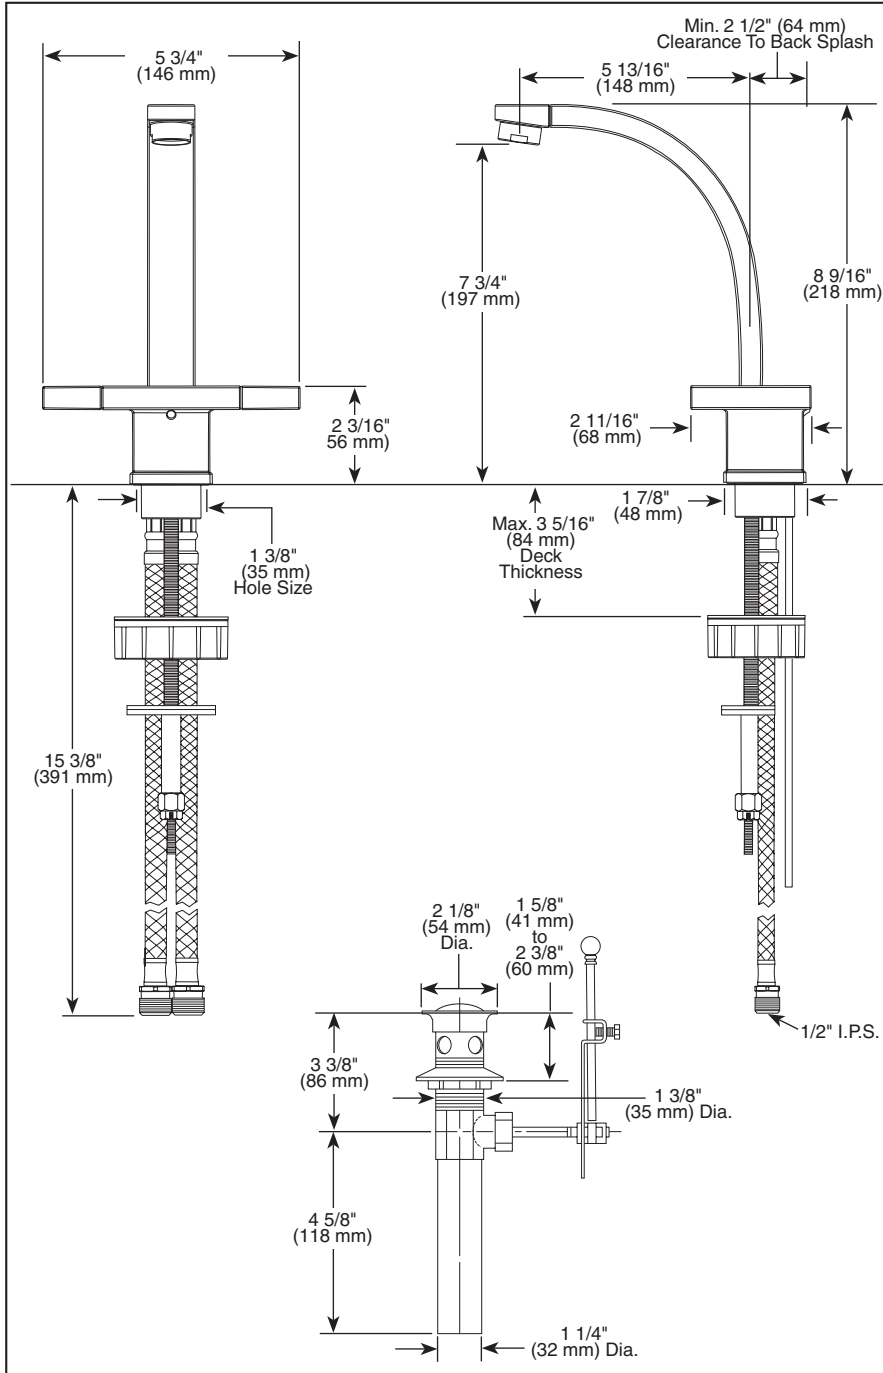

65172LF▲

Submitted Model No.: _____

Specific Features: _____

BRIZO®

LAVATORY FAUCETS

- Loki® Bath Collection
- Two Handle Deck Mount
- Single Hole Mount
- Swivel Spout

STANDARD SPECIFICATIONS:

- Two handle lavatory faucet for concealed mounting on one hole applications.
- 5 13/16" (148 mm) long spout.
- Recommended 1 3/8" hole size.
- Spout swivels 120°.
- Model has metal drain with pop-up type fitting with plated flange and stopper.
- Accommodates up to 3 5/16" deck thickness.
- Control mechanism shall be of the rotating ceramic cylinder type.
- Handles slide on and off.
- Maximum flow rate 1.5 gpm @ 60 PSI, 5.7L/Min.