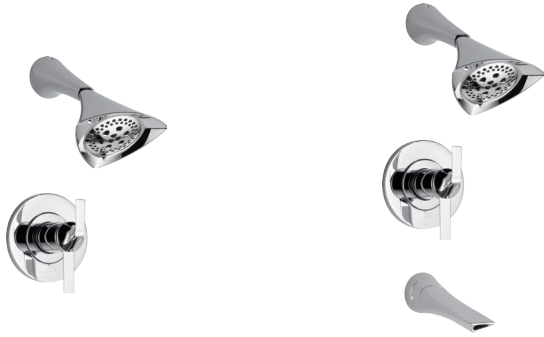

SOTRIA™

**UNIQUE. STREAMLINED.
SUBLIME.**

a new kind of jet set.

Encapsulated in the striking Sotria silhouette is a myriad of influences: airplanes, tail fins and the optimism of mid-century America. Its triangular spout architecture is echoed across a range of configurations and complemented by signature features, including a freestanding tub filler and multi-function showerhead with exclusive H₂Okinetic® Technology.

SINGLE-HANDLE
LAVATORY
65050LF-PC

SINGLE-HANDLE
LAVATORY, CHANNEL
65051LF-PC

WALL MOUNT
LAVATORY, CHANNEL
T65851LF-PC
MUST ORDER ROUGH SEPARATELY

TUB

ROMAN TUB
T67350-PC
MUST ORDER ROUGH SEPARATELY

ROMAN TUB WITH HANDSHOWER
T67450-PC
MUST ORDER ROUGH SEPARATELY

SINGLE-HANDLE
FREESTANDING TUB FILLER
T70150-PC
MUST ORDER ROUGH SEPARATELY

BIDET
68450-PC

ACCESSORIES

18" TOWEL BAR
691850-PC

24" TOWEL BAR
692450-PC

DOUBLE ROBE HOOK
693550-PC

8" MINI TOWEL BAR
694750-PC

TISSUE HOLDER
695050-PC

UNIVERSAL FLUSH LEVER
696050-PC

DRAWER PULL
699150-PC

DRAWER KNOB
699250-PC

TUB/SHOWER AND ROUGH

HYDRATI™

THERMOSTATIC SHOWER ONLY
T60250-PC
MUST ORDER ROUGH SEPARATELY

THERMOSTATIC TUB/SHOWER
T60450-PC
MUST ORDER ROUGH SEPARATELY