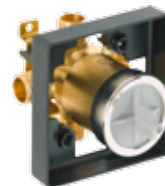

### ROMAN TUB

ROMAN TUB  
6740-BZ

ROMAN TUB WITH HANDSHOWER  
67740-BZ

### TUB/SHOWER AND ROUGH

TEMPASSURE® THERMOSTATIC  
SHOWER ONLY T60240-BZ  
MUST ORDER ROUGH SEPARATELY

TEMPASSURE® THERMOSTATIC  
TUB/SHOWER T60440-BZ  
MUST ORDER ROUGH SEPARATELY

MULTICHOICE®  
UNIVERSAL  
ROUGH  
R60000-UNBX