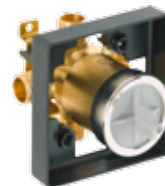

### ROMAN TUB

ROMAN TUB  
6745-BN

ROMAN TUB WITH HANDSHOWER  
67745-BN

### TUB/SHOWER AND ROUGH

TEMPASSURE® THERMOSTATIC  
SHOWER ONLY T60240-BN  
MUST ORDER ROUGH SEPARATELY

TEMPASSURE® THERMOSTATIC  
TUB/SHOWER T60440-BN  
MUST ORDER ROUGH SEPARATELY

MULTICHOICE®  
UNIVERSAL  
ROUGH  
R60000-UNBX